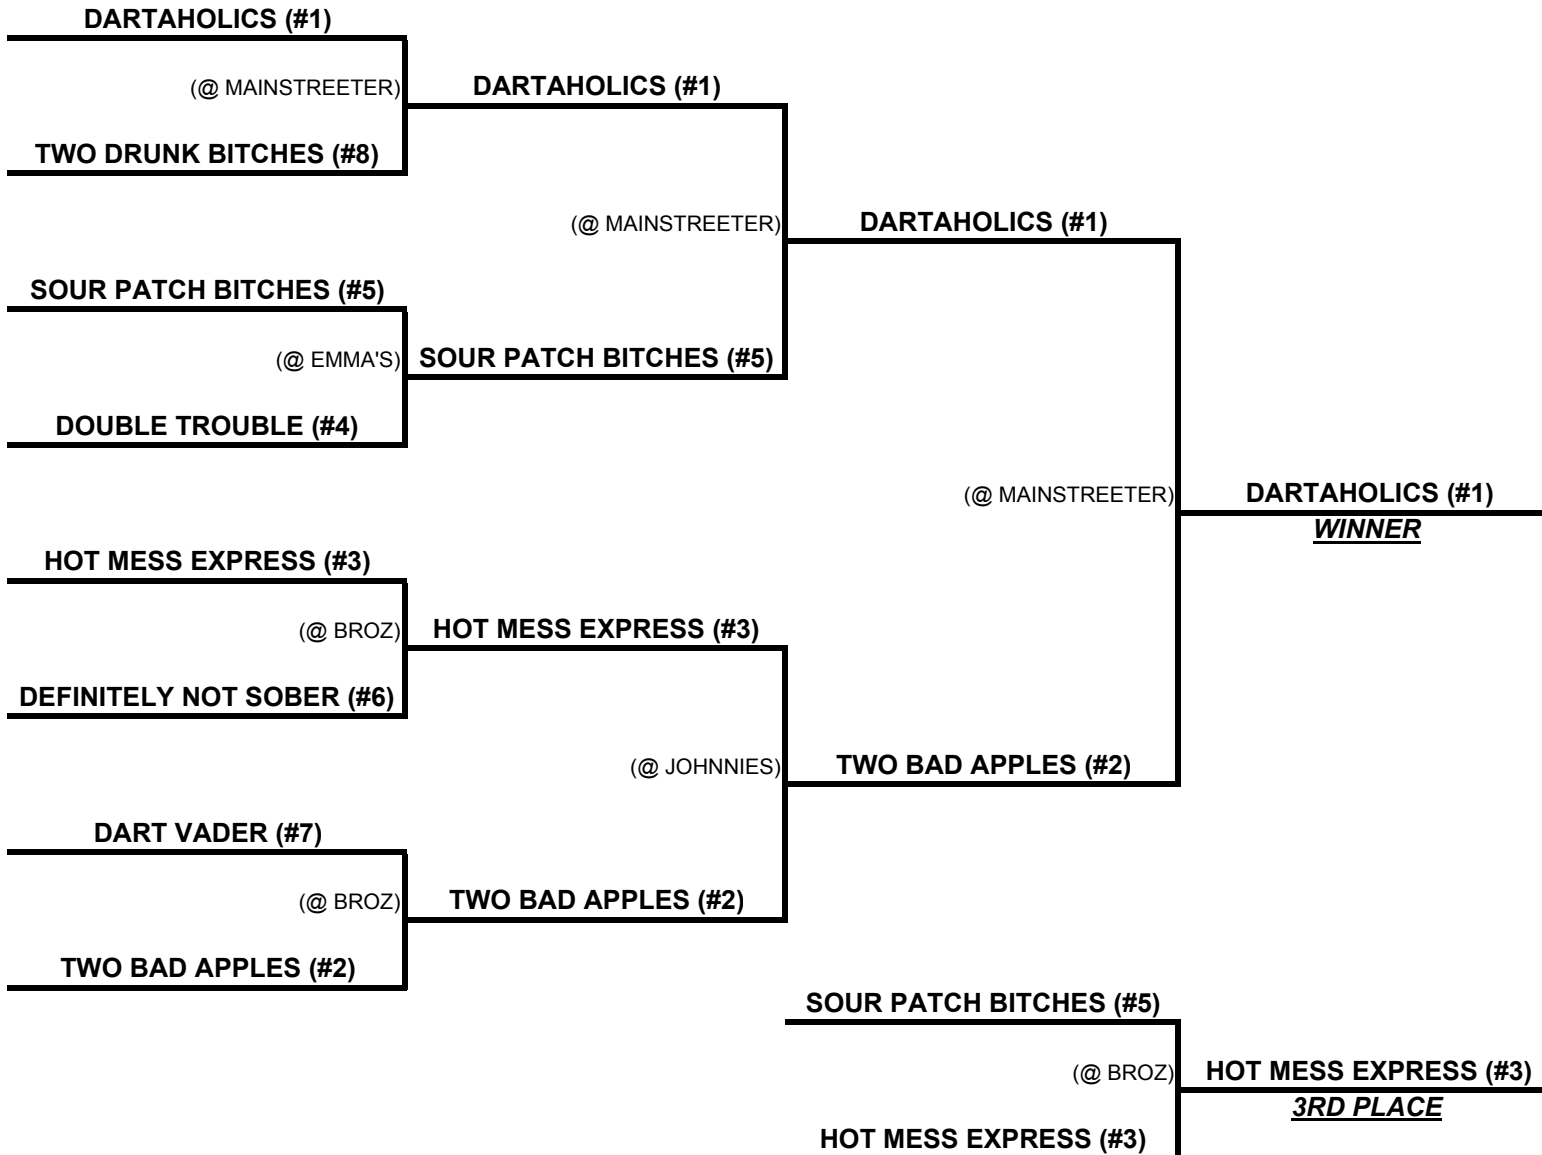

RIVER FALLS LOWER SUMMER LEAGUE PLAYOFF BRACKET

8/7/2017

8/14/2017

8/21/2017

*** HIGHER SEED IS HOME TEAM

***FIRST TEAM TO WIN 7 GAMES ADVANCES ON.

*** MUST HAVE PLAYED AT LEAST 2 WEEKS IN THE REGULAR SEASON TO BE ELIGIBLE FOR PLAYOFFS!

*** PLEASE PLAY OUT ALL REMAINING GAMES.

*** IF MATCH IS 6-6 GOING INTO THE 13TH GAME DIDDLE TO SEE WHO GOES FIRST (CLOSET TO THE MIDDLE) PLAY THE 13TH GAME AS THE DART BOARD HAS IT HOWEVER IF THE HOME TEAM WINS THE DIDDLE, PASS PLAYER ONE AND THEN START