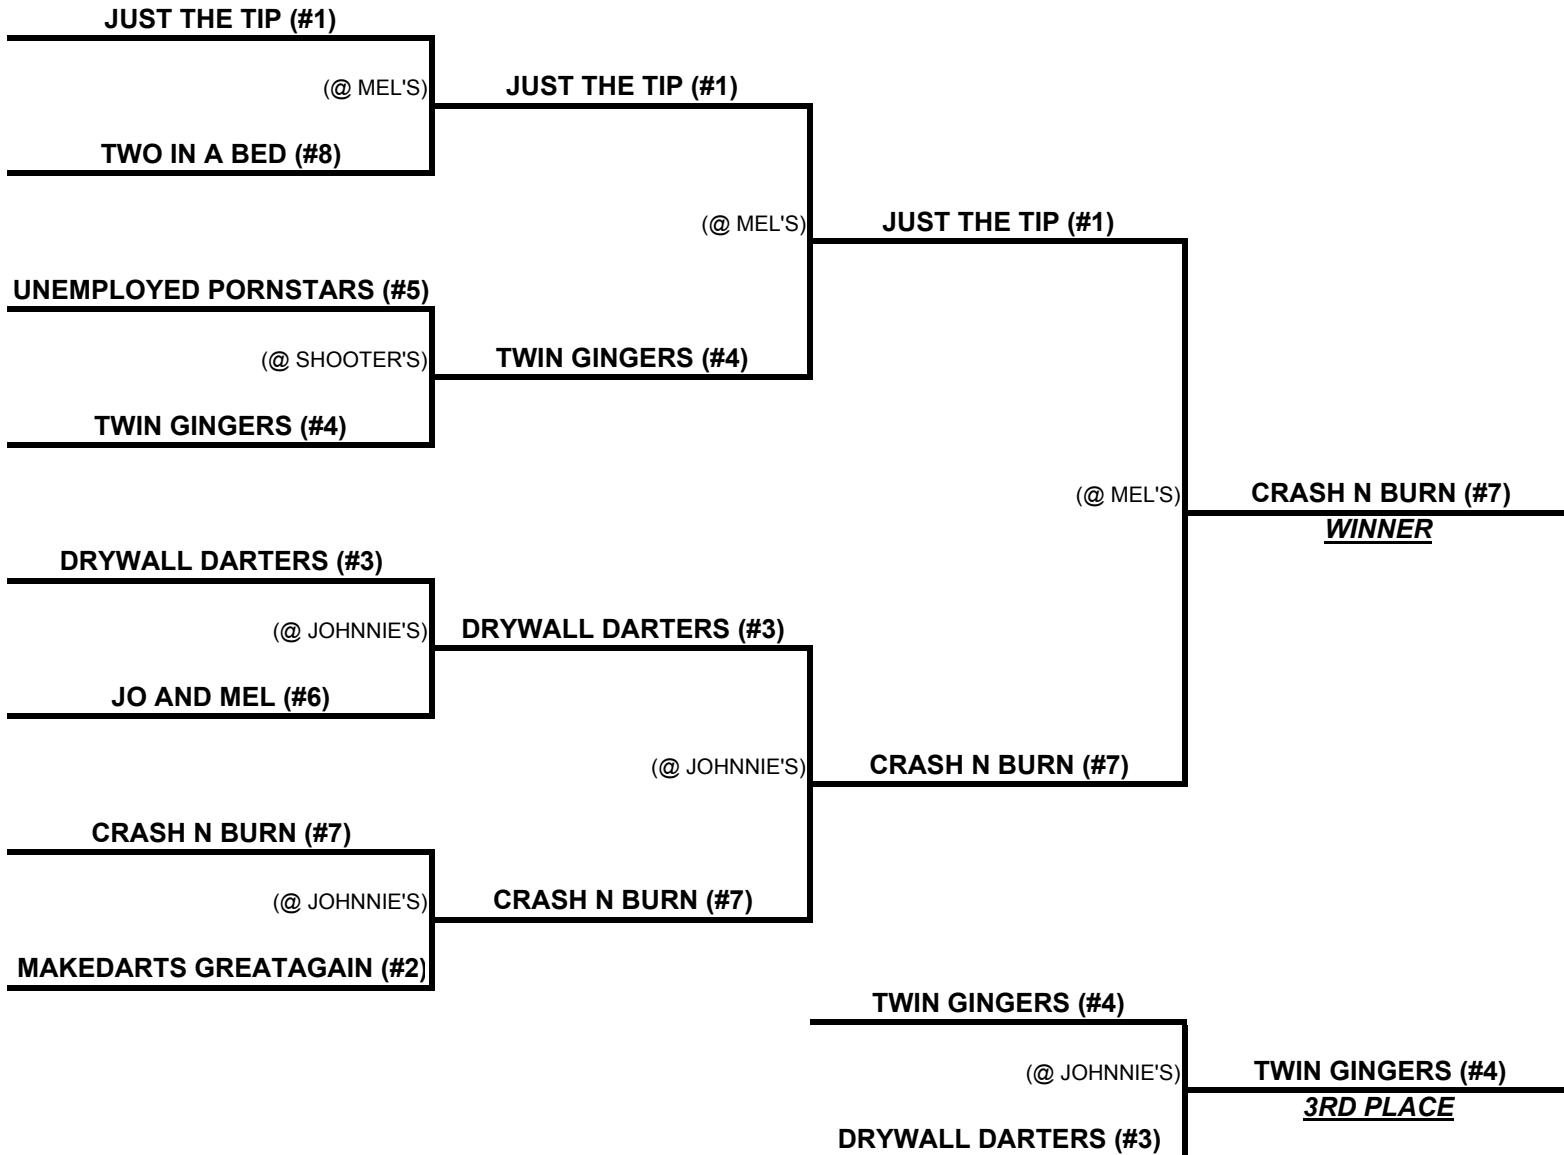

RIVER FALLS UPPER/MIDDLE SUMMER LEAGUE PLAYOFF BRACKET

8/7/2017

8/14/2017

8/21/2017

*** HIGHER SEED IS HOME TEAM

***FIRST TEAM TO WIN 7 GAMES ADVANCES ON.

*** MUST HAVE PLAYED AT LEAST 2 WEEKS IN THE REGULAR SEASON TO BE ELIGIBLE FOR PLAYOFFS!