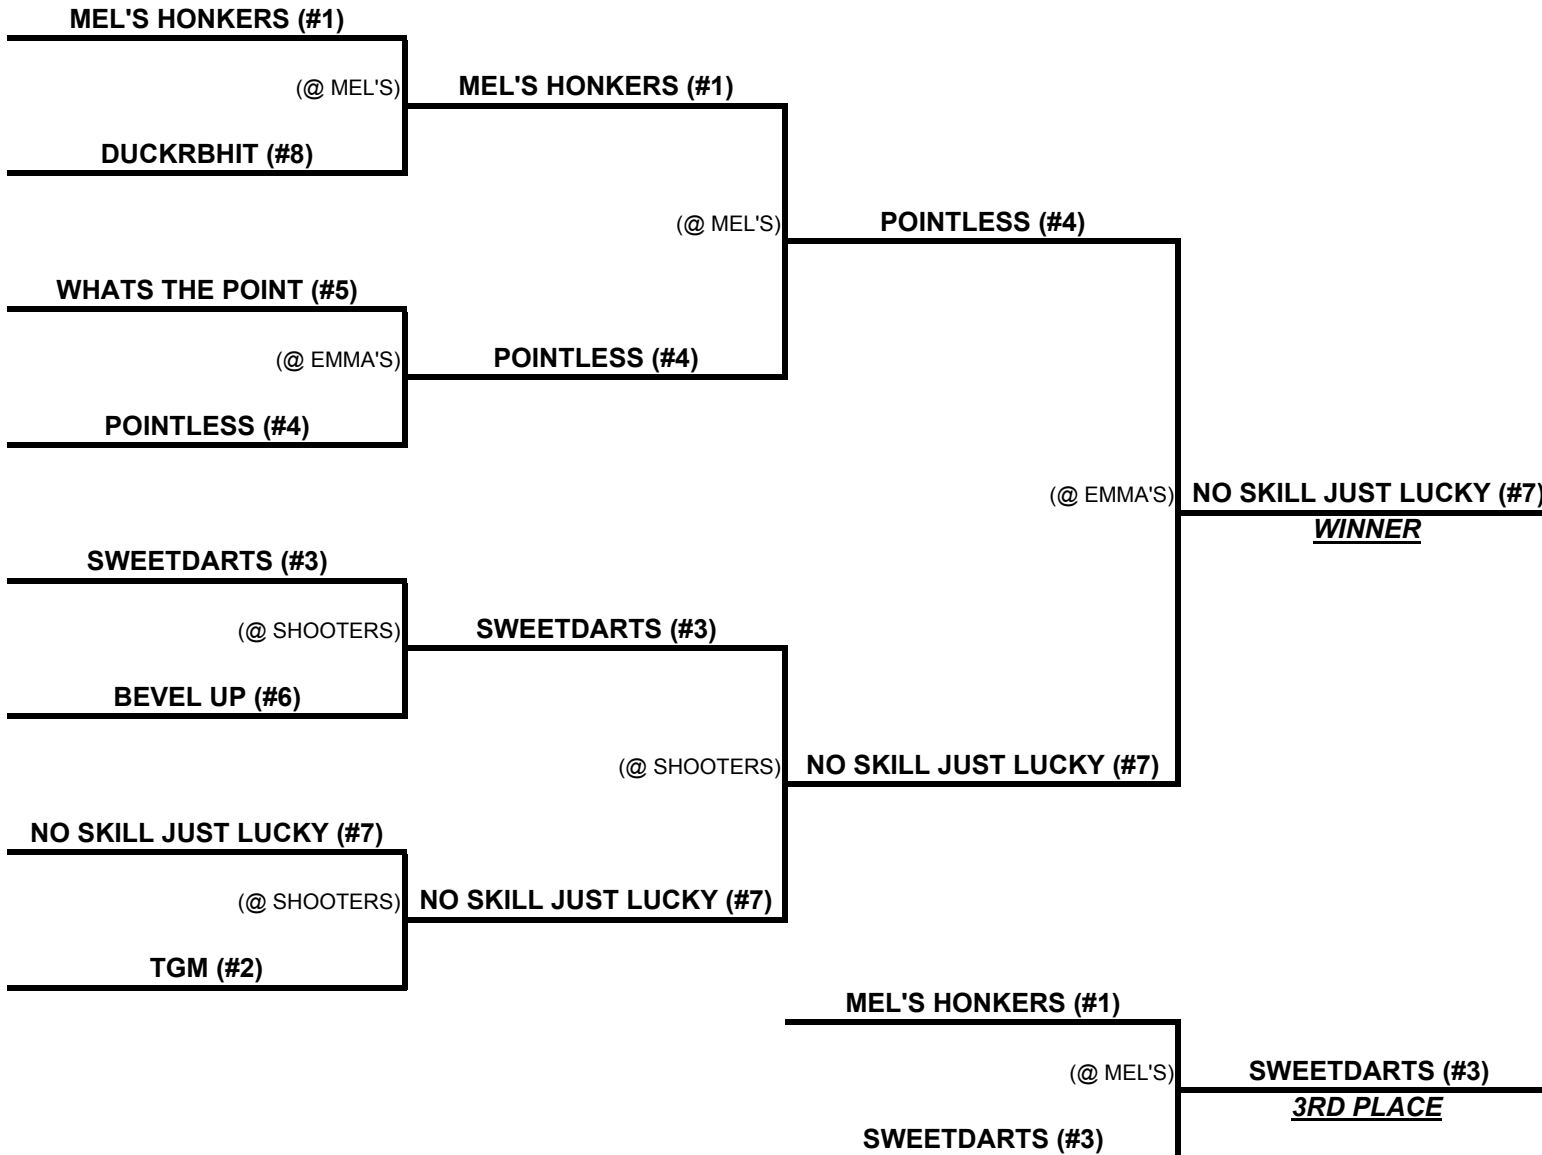

RIVER FALLS LOWER SUMMER LEAGUE PLAYOFF BRACKET

8/13/2018

8/20/2018

8/27/2018

*** HIGHER SEED IS HOME TEAM

***FIRST TEAM TO WIN 7 GAMES ADVANCES ON.

*** MUST HAVE PLAYED AT LEAST 2 WEEKS IN THE REGULAR SEASON TO BE ELIGIBLE FOR PLAYOFFS!

*** PLEASE PLAY OUT ALL REMAINING GAMES.

*** IF MATCH IS 6-6 GOING INTO THE 13TH GAME DIDDLE TO SEE WHO GOES FIRST (CLOSET TO THE MIDDLE) PLAY THE 13TH GAME AS THE DART BOARD HAS IT HOWEVER IF THE HOME TEAM WINS THE DIDDLE, PASS PLAYER ONE AND THEN START

WINNER

3RD PLACE