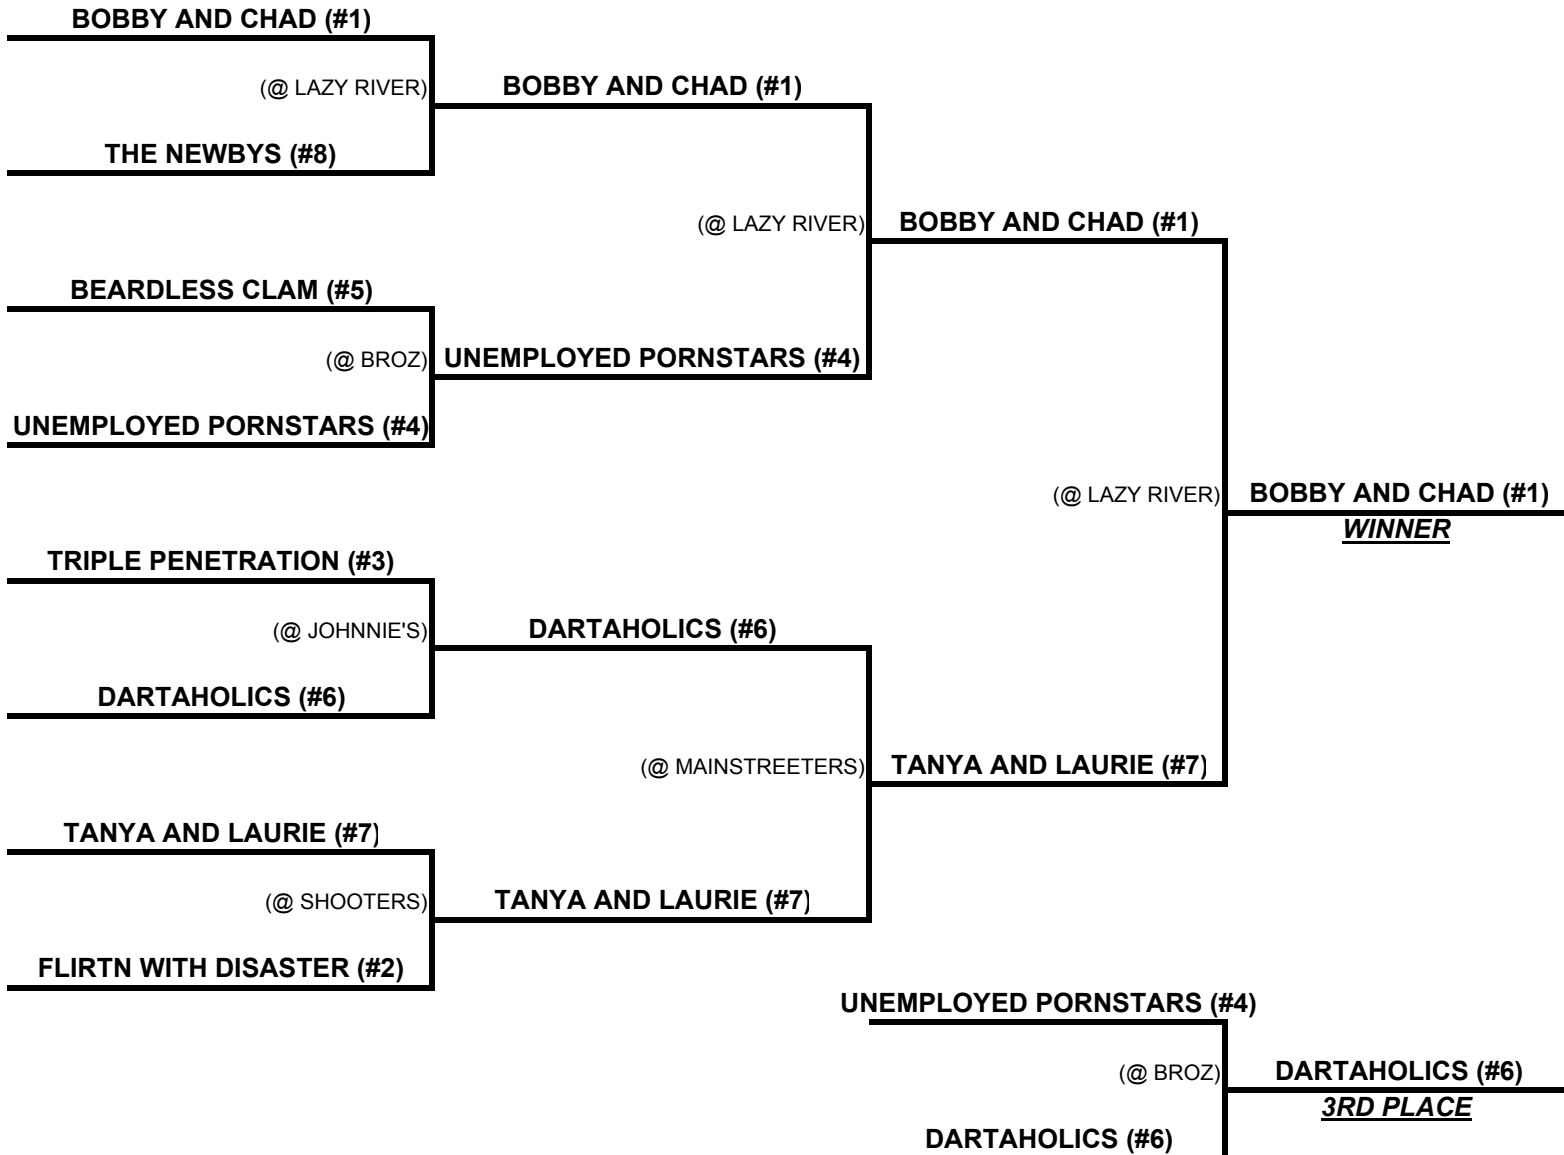

RIVER FALLS MIDDLE/UPPER SUMMER LEAGUE PLAYOFF BRACKET

8/13/2018

8/20/2018

8/27/2018

*** HIGHER SEED IS HOME TEAM

***FIRST TEAM TO WIN 7 GAMES ADVANCES ON.

*** MUST HAVE PLAYED AT LEAST 2 WEEKS IN THE REGULAR SEASON TO BE ELIGIBLE FOR PLAYOFFS!

*** PLEASE PLAY OUT ALL REMAINING GAMES.

*** IF MATCH IS 6-6 GOING INTO THE 13TH GAME DIDDLE TO SEE WHO GOES FIRST (CLOSET TO THE MIDDLE) PLAY THE 13TH GAME AS THE DART BOARD HAS IT HOWEVER IF THE HOME TEAM WINS THE DIDDLE, PASS PLAYER ONE AND THEN START