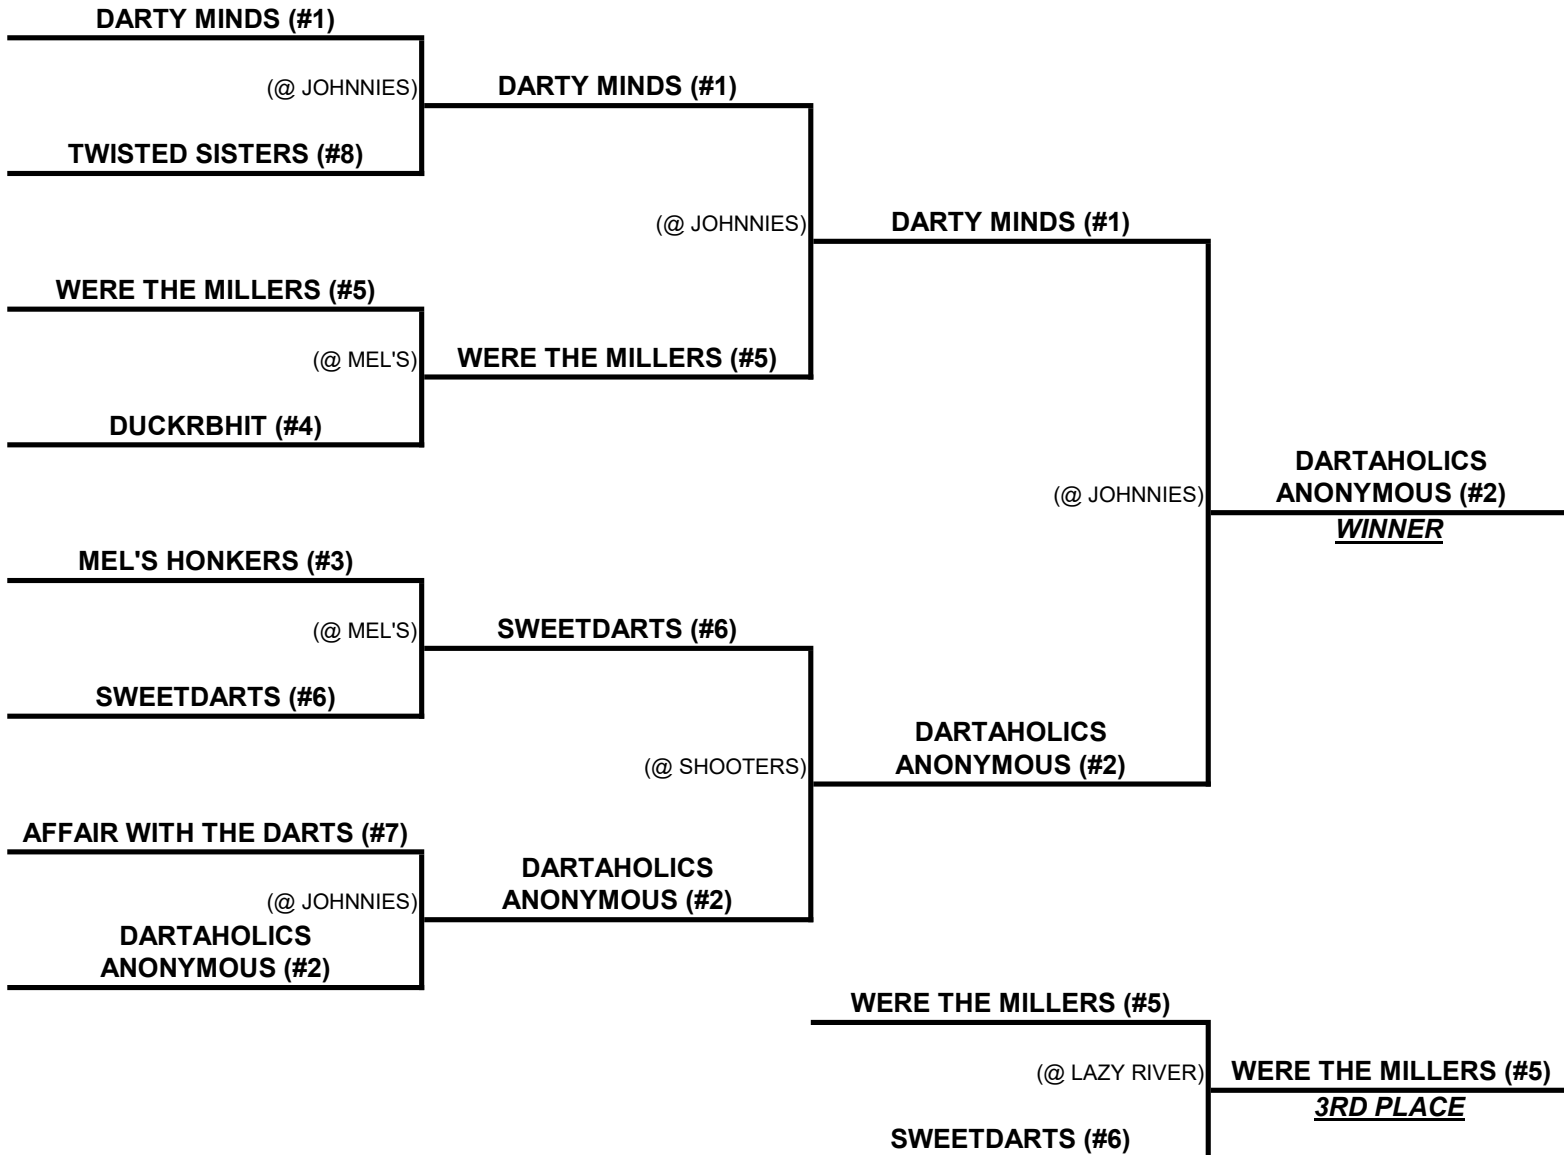

RIVER FALLS LOWER SUMMER LEAGUE PLAYOFF BRACKET

8/5/2019

8/12/2019

8/19/2019

*** HIGHER SEED IS HOME TEAM

***FIRST TEAM TO WIN 7 GAMES ADVANCES ON.

*** MUST HAVE PLAYED AT LEAST 2 WEEKS IN THE REGULAR SEASON TO BE ELIGIBLE FOR PLAYOFFS!