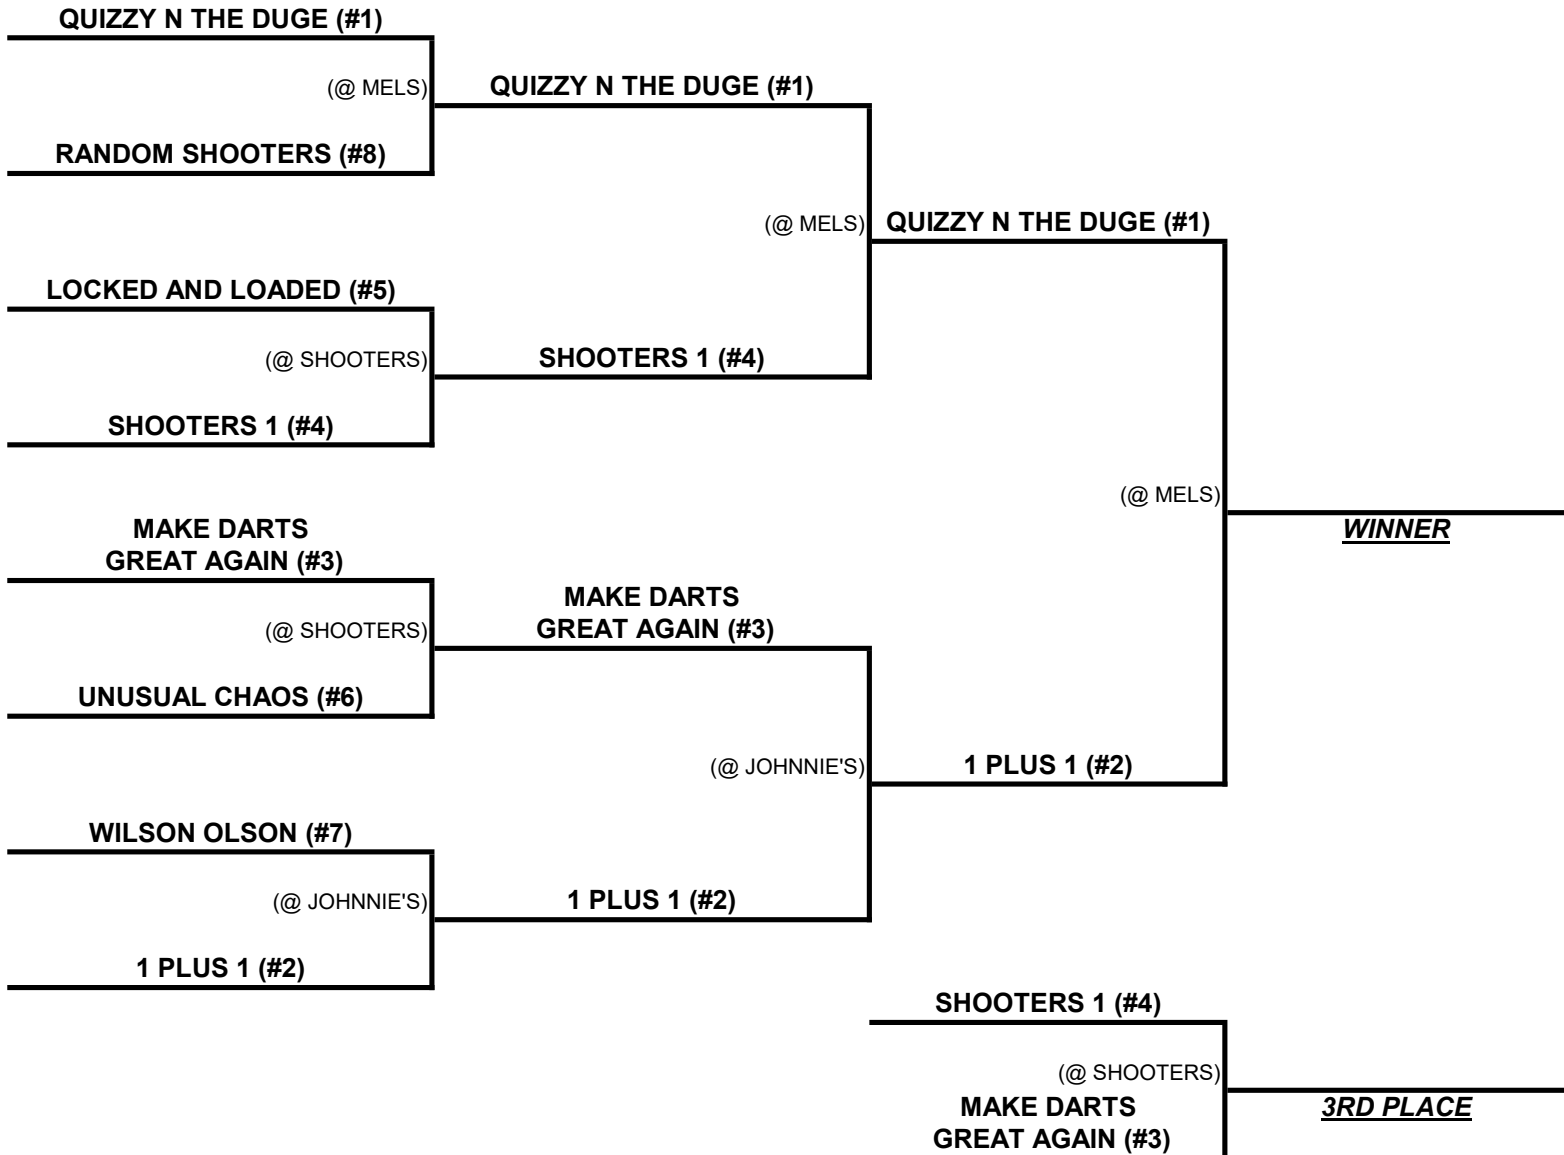

RIVER FALLS UPPER/MIDDLE SUMMER LEAGUE PLAYOFF BRACKET

8/12/2019

8/19/2019

8/26/2019

*** HIGHER SEED IS HOME TEAM

***FIRST TEAM TO WIN 7 GAMES ADVANCES ON.

*** MUST HAVE PLAYED AT LEAST 2 WEEKS IN THE REGULAR SEASON TO BE ELIGIBLE FOR PLAYOFFS!

*** PLEASE PLAY OUT ALL REMAINING GAMES.

*** IF MATCH IS 6-6 GOING INTO THE 13TH GAME DIDDLE TO SEE WHO GOES FIRST (CLOSEST TO THE MIDDLE) PLAY THE 13TH GAME AS THE DART BOARD HAS IT HOWEVER IF THE HOME TEAM WINS THE DIDDLE, PASS PLAYER ONE AND THEN START